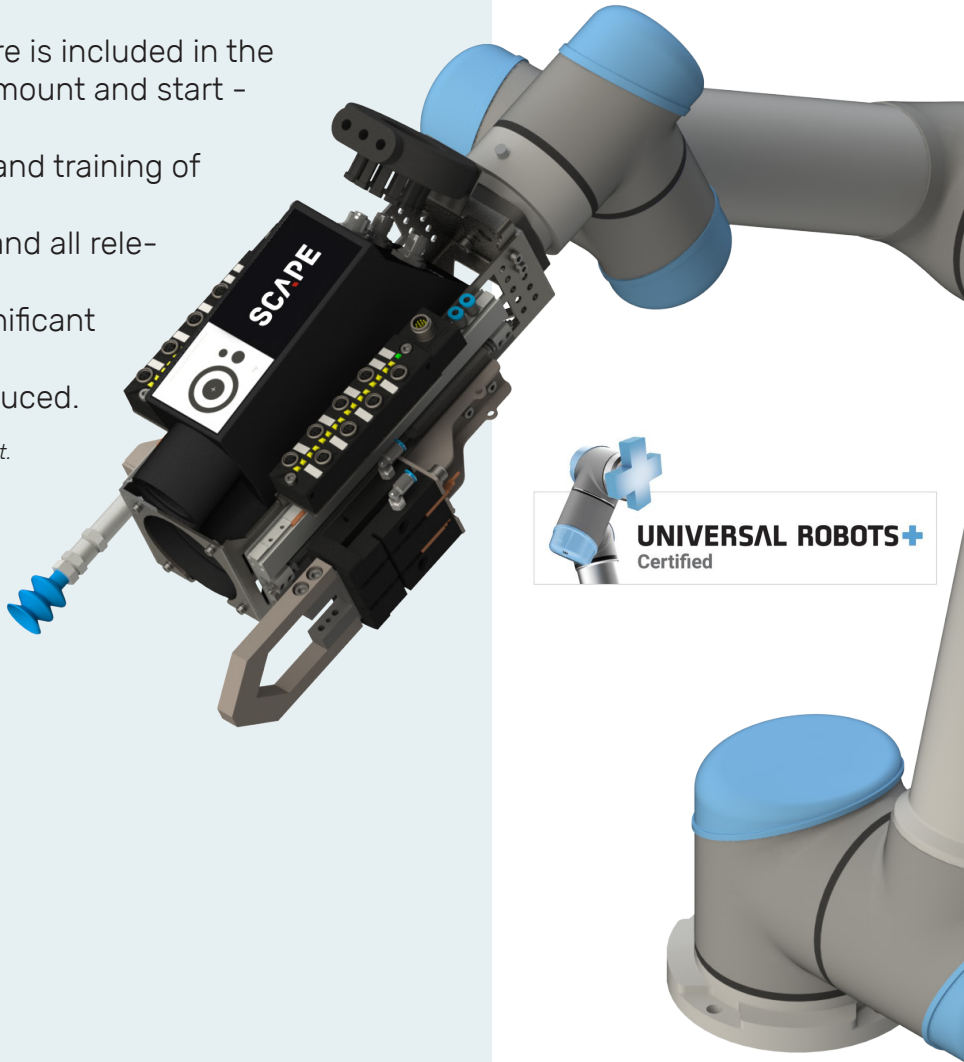

SCAPE MINI-PICKER

Bin-Picking as a service

Bin-Picking for €775* a month!

* doesn't include a robot, see more in what you get

What you get:

- All necessary hardware and software is included in the package and assembled for you to mount and start - within minutes
- Remote installation of the solution and training of one part.
- Access to customer service portal and all relevant documentation.
- Access to fixed hourly rate with significant discount - remotely.
- On location - daily price, greatly reduced.

** 18 month fee and it does not include a cobot or robot.
Sign up fee 1.550 Euros*

SCAPE Tool Unit with SCAPE Grid Scanner & Grippers

PC with preinstalled, ready-to-go SCAPE Software Suite

Cables for the hardware & energy chain for your robot

CAST Station for Calibration and Self-Tests

Sample parts for testing the setup

Tool Unit Controller with I/O module

Add more:

SCAPE Online Support Service

€120 per month

- **Free access to online support** for In Operation SCAPE Easy-Picker available in opening hours on working days 8:00 AM-3:00 PM (Copenhagen time).
- Free SCAPE Software update